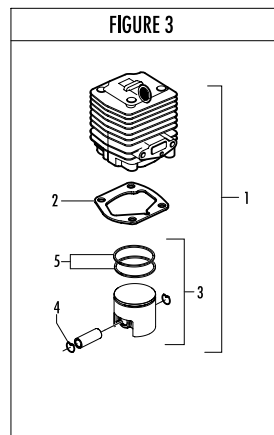

brand	PARTNER

date	MAR/03	SHEET 1/4

Model	Prefix
B 422X	01

Product number
953900396

FIGURE 1