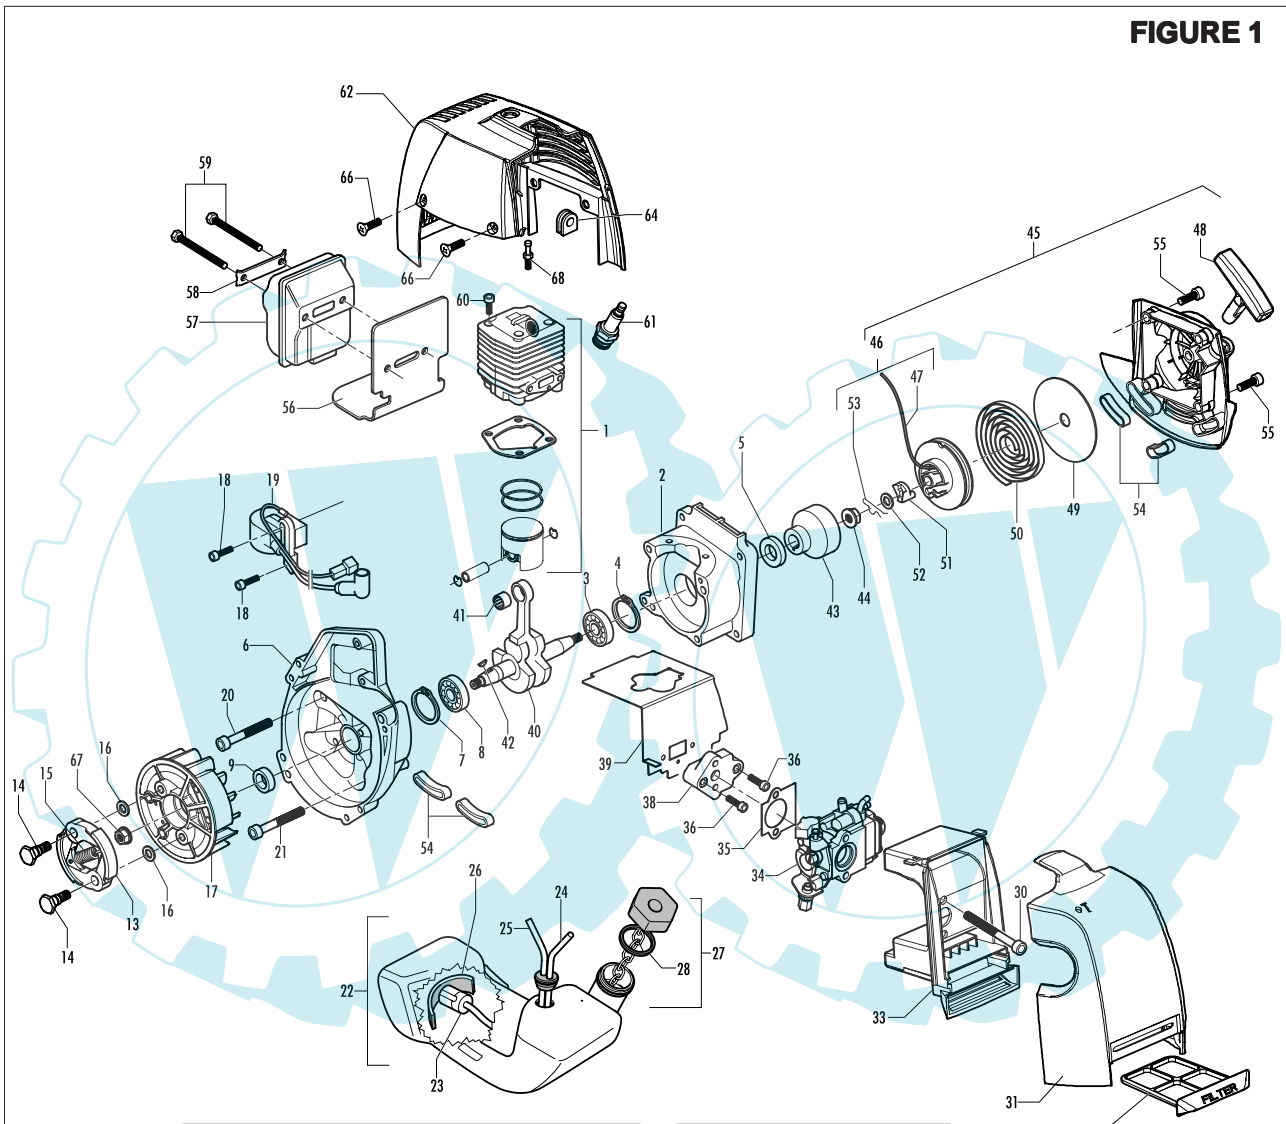

brand	PARTNER

date	MAR/03	SHEET 1/4

Model	Prefix
B 422X	01

Product number
953900396

FIGURE 1