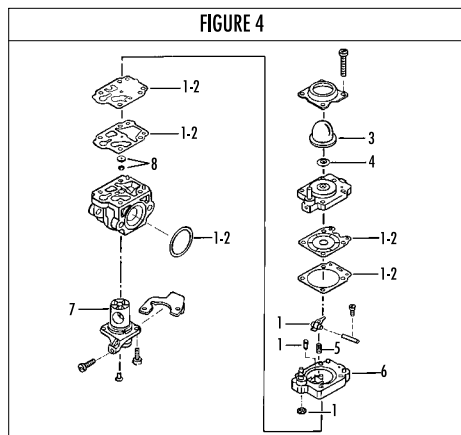

brand	PARTNER

date	MAR/03	SHEET 1/4

Model	Prefix
B 422X	01

Product number
953900396

FIGURE 1