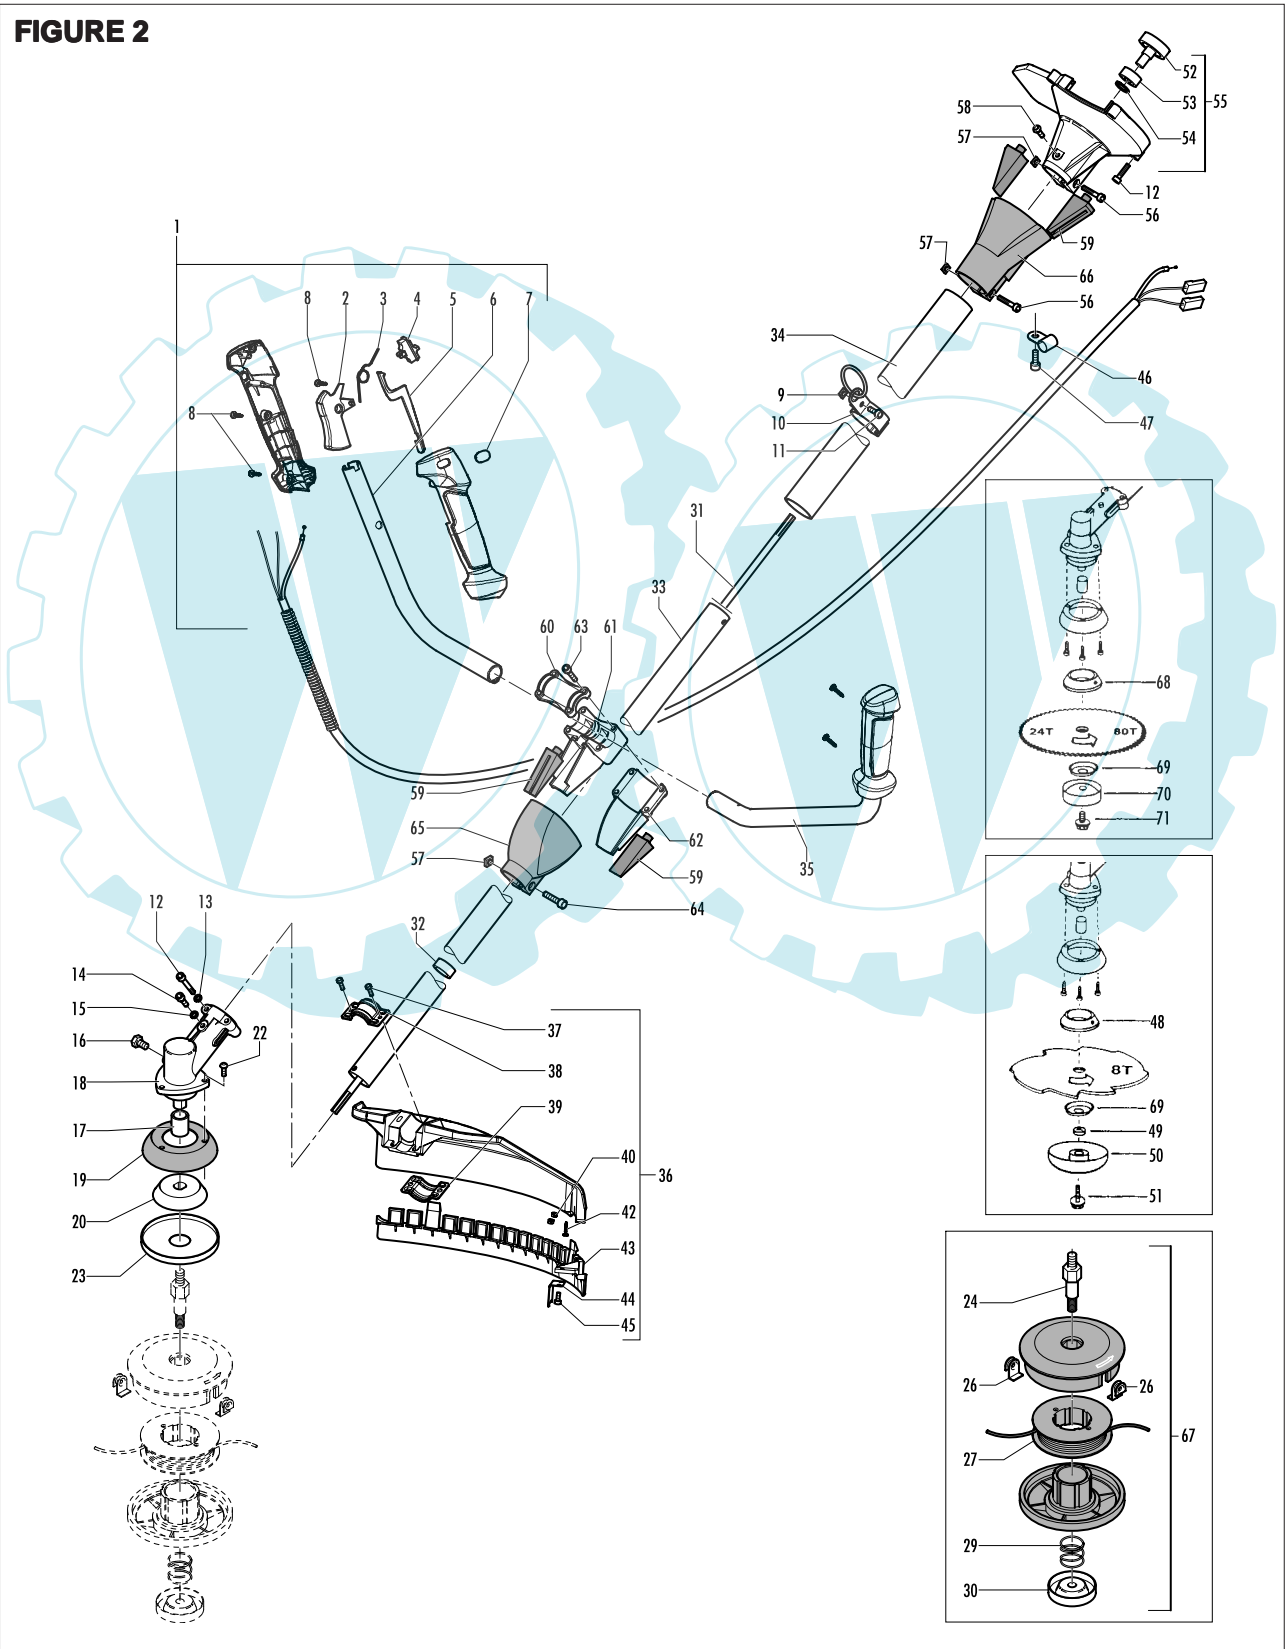

brand	PARTNER

date	MAR/03	SHEET 3/4

Model	Prefix
B 422X	01

Product number
953900396

FIGURE 2